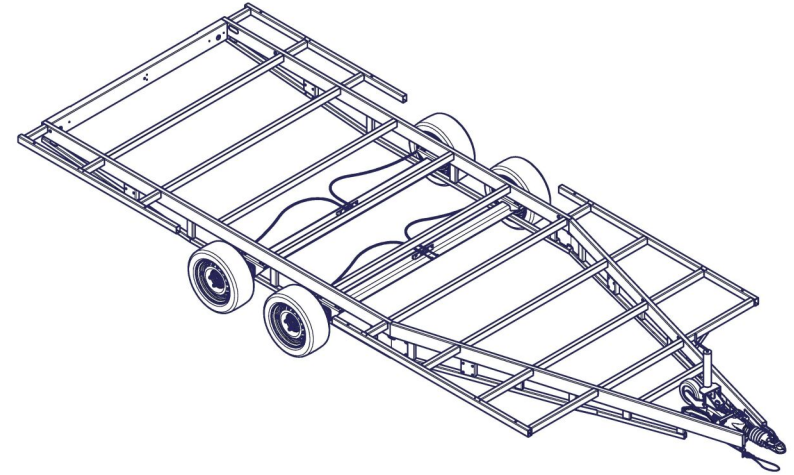

www.VLEMMIX.de

TINY HOUSE 540

Surface treatment:			
QTY:	© VLEMMIX AANHANGWAGENS This drawing and its contents may not be made accessible and/or duplicated for others without permission. All rights reserved.		
TOLERANCE:	UNIT:	DRAWN BY:	T.V.
ISO 2768-MK	mm	DATE:	15-5-2020
PROJECT/DRAWING NO.:		3374_TINY HOUSE	
SCALE:	DESCRIPTION:		SHEET: 10
A1 1:20			SHEETS: 10