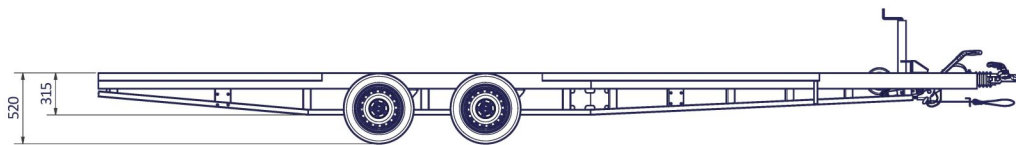

www.VLEMMIX.de

TINY HOUSE 540

Surface treatment:			
QTY:	© VLEMMIX AANHANGWAGENS This drawing and its contents may not be made accessible and/or duplicated for others without permission. All rights reserved.		
TOLERANCE:	UNIT:	DRAWN BY:	T.V.
ISO 2768-MK	mm	DATE:	15-5-2020
PROJECT/DRAWING NO.:		3374_TINY HOUSE	
SCALE:	DESCRIPTION:		SHEET: 10
A1 1:20			SHEETS: 10