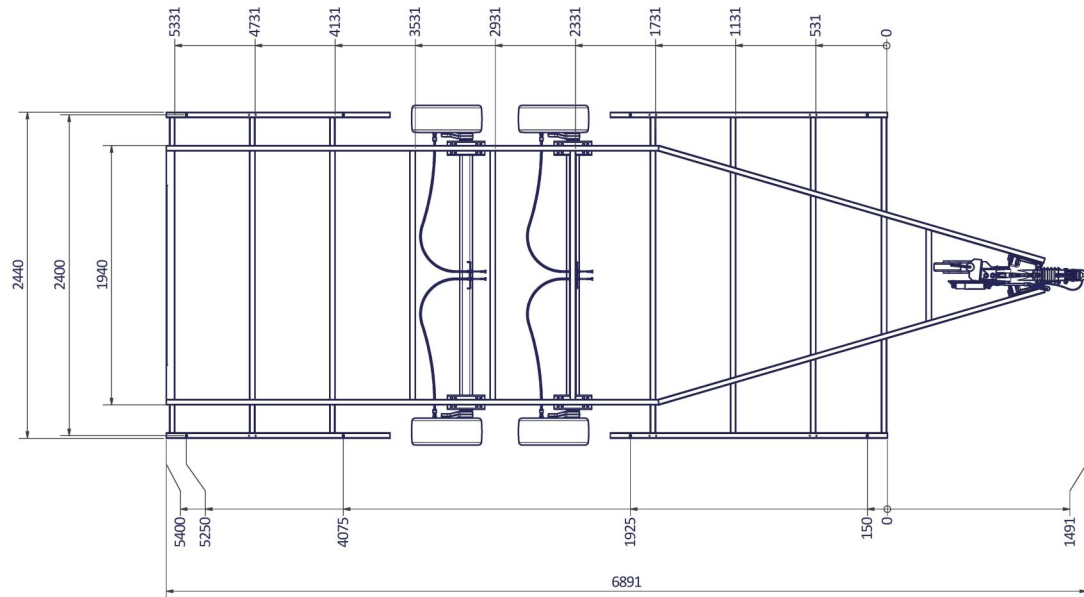

www.VLEMMIX.de

TINY HOUSE 540

Surface treatment:			
QTY:	© VLEMMIX AANHANGWAGENS This drawing and its contents may not be made accessible and/or duplicated for others without permission. All rights reserved.		
TOLERANCE:	UNIT:	DRAWN BY:	T.V.
ISO 2768-MK	mm	DATE:	15-5-2020
PROJECT/DRAWING NO.:		3374_TINY HOUSE	
SCALE:	DESCRIPTION:		SHEET: 10
A1 1:20			SHEETS: 10